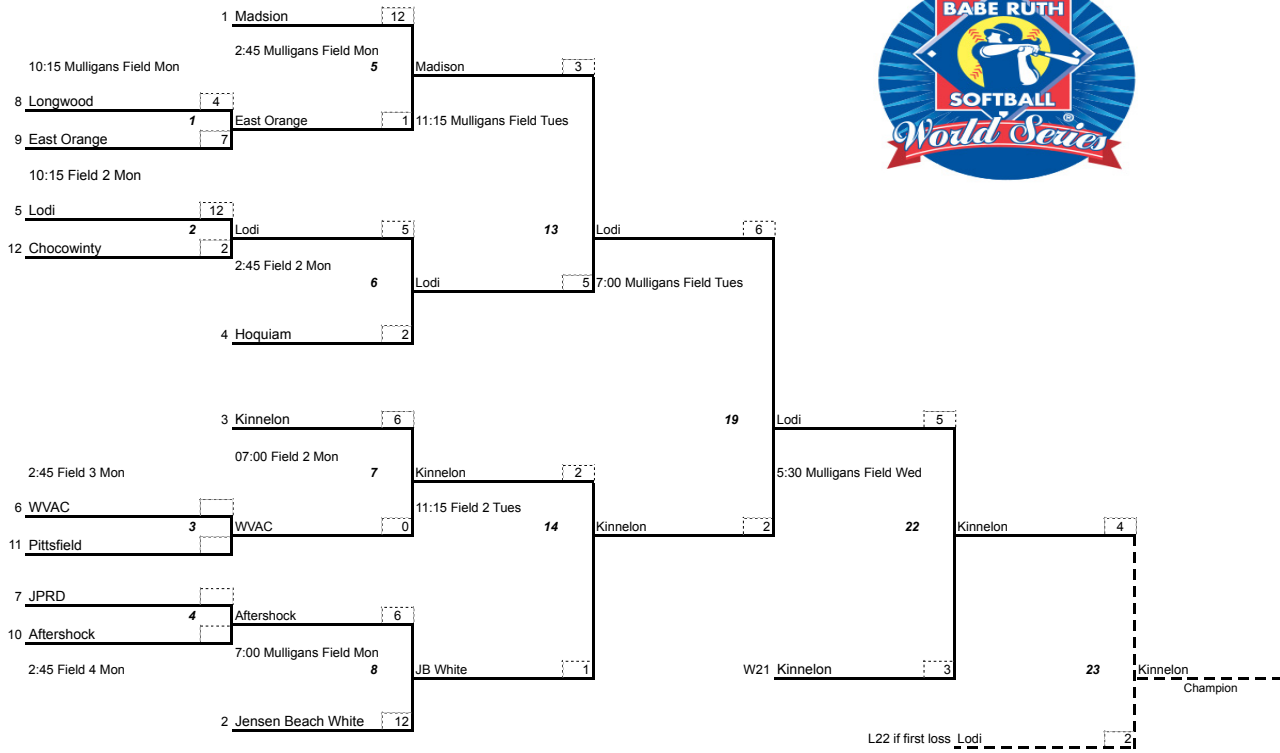

# Winner's Bracket

# 16u Babe Ruth World Series

# Loser's Bracket